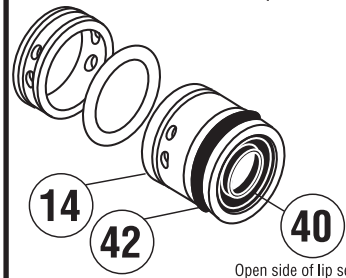

1/2" MODEL

Performance Plus Metallic
with Max-Pass™ Check Valve System
Serial Numbers 113000 and Above

Enlarged view of item 14
with items 42 & 40 in position

Open side of lip seal
towards diaphragm

**1/2" PERFORMANCE PLUS METALLIC MODELS
MAX-PASS VALVE CONFIGURATION**

ITEM	DESCRIPTION	QTY PER PUMP	MODELS	PART NO.	MATERIAL
38	O-RING (Max-Pass Valve)	4	AB, SB AT, SP AE, SE AV, SV	11904-11 11904-17 11904-15 11904-13	NITRILE PTFE EPDM VITON
39	GASKET (Muffler Plate)	1	ALL MODELS	12117-19	NITRILE
40	LIP SEAL (Dia. Rod)	2	ALL MODELS	12000-76	NITRILE
41	RETAINING PLATE	2	ALL MODELS	12708-40	POLYPRO
42	O-RING (End Spacer)	2	ALL MODELS	11923-11	NITRILE
43	AIR VALVE LIP SEAL	2	ALL MODELS	12003-76	NITRILE
44	O-RING (Valve end plug)	1	ALL MODELS	11913-11	NITRILE
45	PILOT SLEEVE	1	ALL MODELS	10105-31	ACETAL
46	O-RING	4	ALL MODELS	11920-16	URETHANE
47	INNER SPACER (Pilot Sleeve)	3	ALL MODELS	10203-40	POLYPRO
48	MAX-PASS VALVE	4	AB, SB AE,AT,SE,SP AV, SV	10915-11 10915-15 10915-13	NITRILE EPDM VITON
49	MAX-PASS BACK-UP	4	S-PUMPS AB, AE AT, AV	10923-26 10923-40 10923-46	SS POLYPRO COND. NYLON