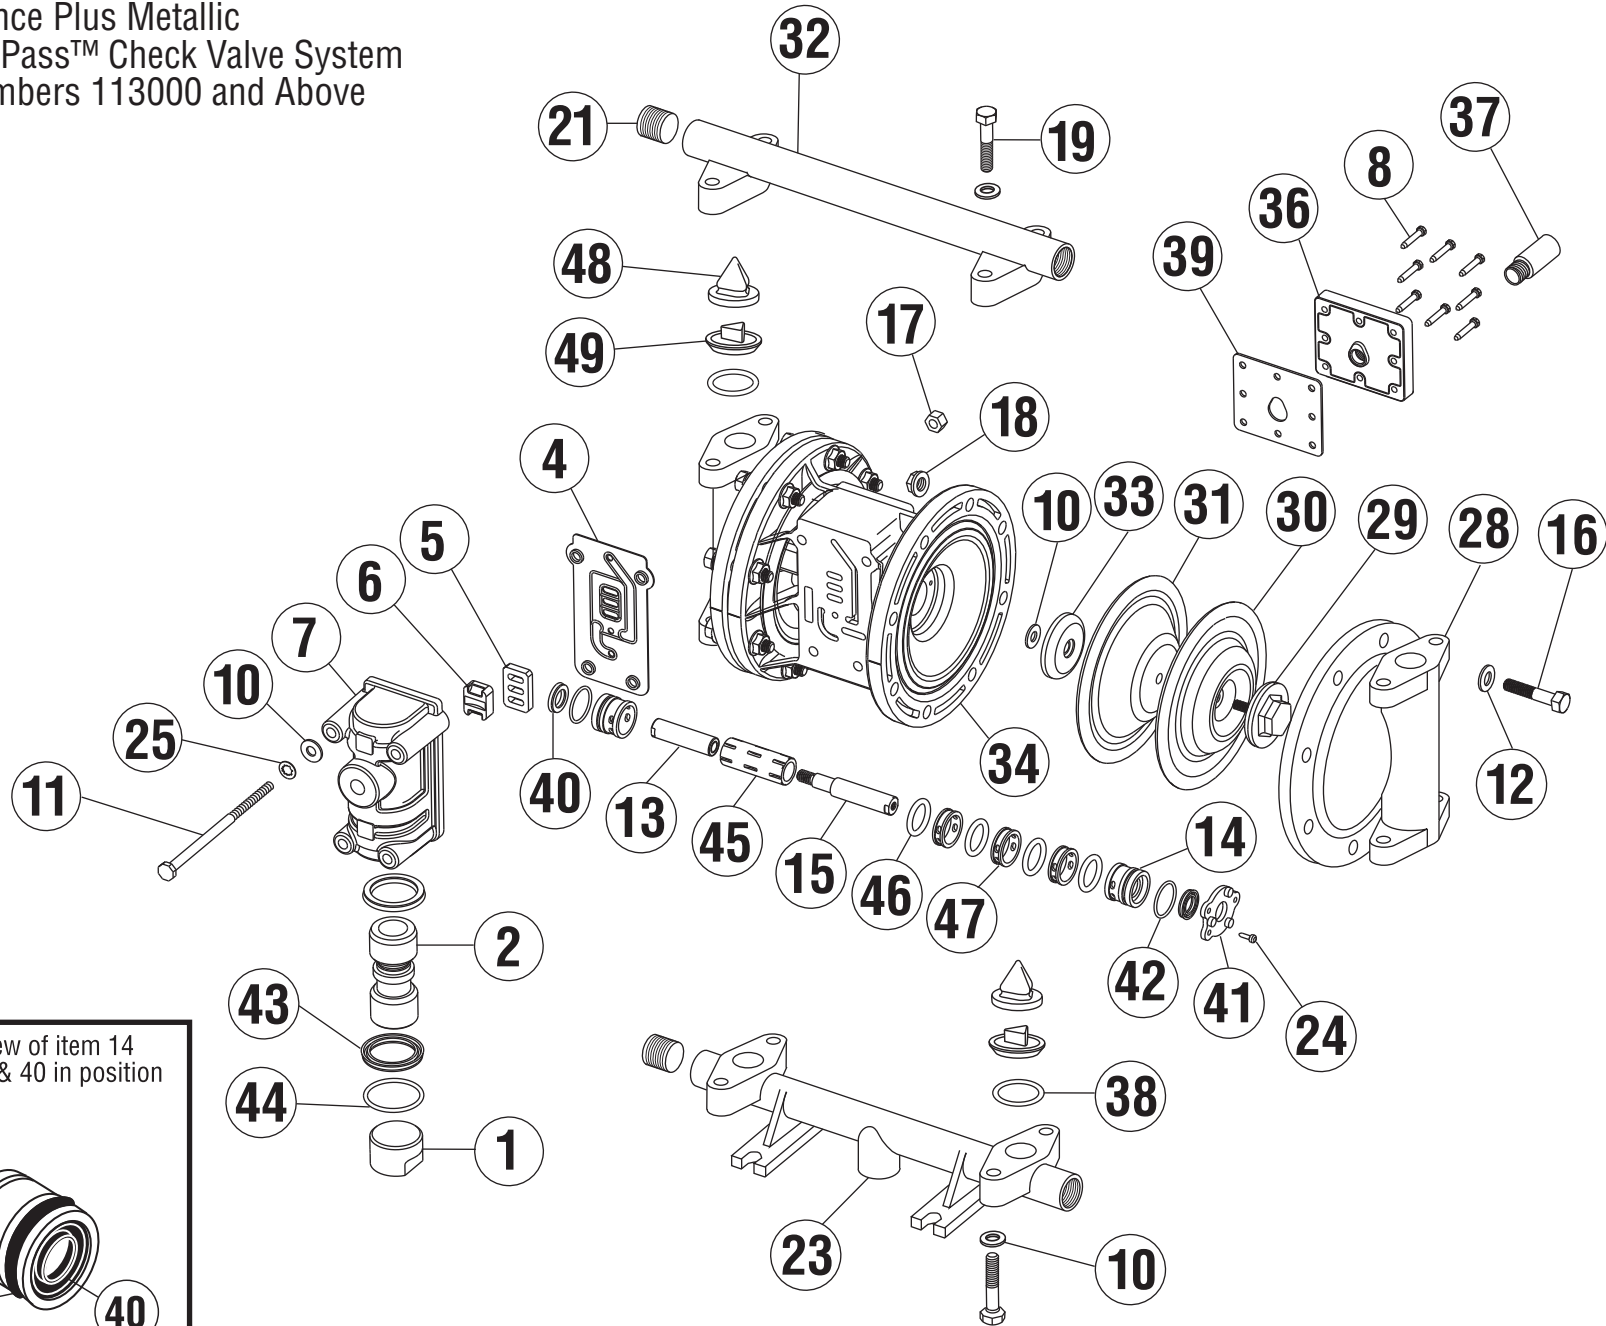

1/2" MODEL

Performance Plus Metallic
with Max-Pass™ Check Valve System
Serial Numbers 113000 and Above

Enlarged view of item 14
with items 42 & 40 in position

Open side of lip seal
towards diaphragm

**1/2" PERFORMANCE PLUS METALLIC MODELS
MAX-PASS VALVE CONFIGURATION**

ITEM	DESCRIPTION	QTY PER PUMP	MODELS	PART NO.	MATERIAL
38	O-RING (Max-Pass Valve)	4	AB, SB AT, SP AE, SE AV, SV	11904-11 11904-17 11904-15 11904-13	NITRILE PTFE EPDM VITON
39	GASKET (Muffler Plate)	1	ALL MODELS	12117-19	NITRILE
40	LIP SEAL (Dia. Rod)	2	ALL MODELS	12000-76	NITRILE
41	RETAINING PLATE	2	ALL MODELS	12708-40	POLYPRO
42	O-RING (End Spacer)	2	ALL MODELS	11923-11	NITRILE
43	AIR VALVE LIP SEAL	2	ALL MODELS	12003-76	NITRILE
44	O-RING (Valve end plug)	1	ALL MODELS	11913-11	NITRILE
45	PILOT SLEEVE	1	ALL MODELS	10105-31	ACETAL
46	O-RING	4	ALL MODELS	11920-16	URETHANE
47	INNER SPACER (Pilot Sleeve)	3	ALL MODELS	10203-40	POLYPRO
48	MAX-PASS VALVE	4	AB, SB AE,AT,SE,SP AV, SV	10915-11 10915-15 10915-13	NITRILE EPDM VITON
49	MAX-PASS BACK-UP	4	S-PUMPS AB, AE AT, AV	10923-26 10923-40 10923-46	SS POLYPRO COND. NYLON