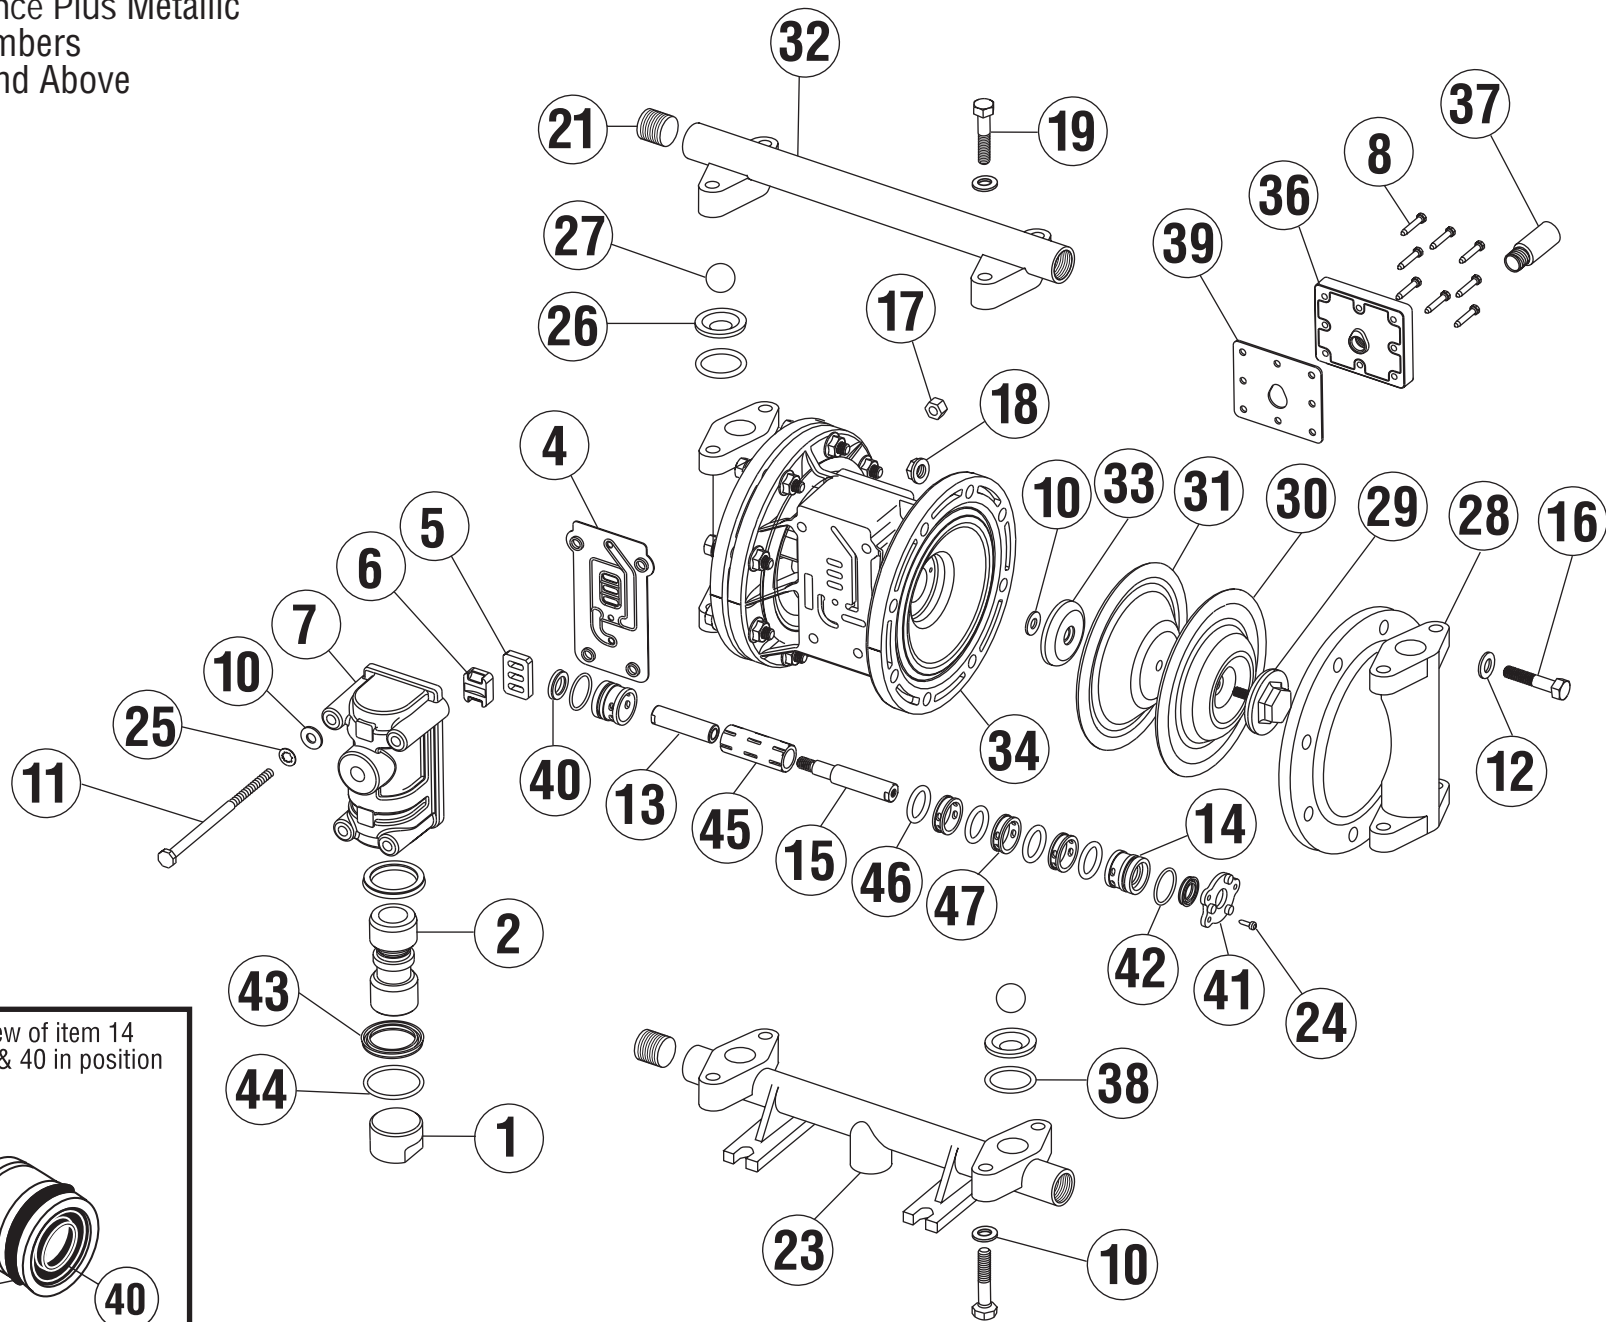

1/2" MODEL

Performance Plus Metallic
Serial Numbers
113000 and Above

1/2" PERFORMANCE PLUS METALLIC MODELS

JANUARY 2008

ITEM	DESCRIPTION	QTY PER PUMP	MODELS	PART NO.	MATERIAL
1	AIR VALVE END PLUG	1	ALL MODELS	11703-60	POLYPRO
2	AIR VALVE SPOOL	1	ALL MODELS	10480-31	ACETAL
4	AIR VALVE GASKET	1	ALL MODELS	12116-19	NITRILE
5	SHUTTLE PLATE	1	ALL MODELS	10416-77	CERAMIC
6	SHUTTLE	1	ALL MODELS	10415-00	SPECIAL
7	AIR VALVE BODY	1	ALL MODELS	11614-60	POLYPRO
8	SLT WSHD SCREW (#8 X 1")	8	ALL MODELS	12525-26	SS
10	FLAT WASHER (1/4")	14	ALL MODELS	12300-26	SS
11	CAP SCREW (1/4" X 4-1/2")	4	ALL MODELS	12513-26	SS
12	FLAT WASHER (5/16")	16	ALL MODELS	12314-26	SS
13	DIAPHRAGM ROD (Short)	1	ALL MODELS	*	SS
14	END SPACER (Pilot Sleeve)	2	ALL MODELS	10204-40	POLYPRO
15	DIAPHRAGM ROD (Long)	1	ALL MODELS	*	SS
16	HEX BOLT (5/16" X 1-3/8")	16	ALL MODELS	12546-26	SS
17	HEX NUT (1/4" - 20)	4	ALL MODELS	12600-26	SS
18	FLANGE HEX NUT (5/16" - 18)	16	ALL MODELS	12608-26	SS
19	HEX HEAD (1/4" - 20 X 1-3/4")	8	ALL MODELS	12500-26	SS
21	MANIFOLD PLUG	3	A -PUMPS S -PUMPS	12208-20 12208-26	AL SS
23	SUCTION MANIFOLD	1	A -PUMPS S -PUMPS	10514-20 10514-26	AL SS
24	SELF TAP SCREW (#6 X 1/2")	6	ALL MODELS	12510-26	SS
25	LOCK WASHER	4	ALL MODELS	12350-26	SS
26	VALVE SEAT	4	S -PUMPS AB, AE AT, AV	10900-26 10900-40 10900-42	SS POLYPRO NYLON
27	BALL	4	AB, SB AT, SP AE, SE AV, SV	11000-11 11000-45 11000-23 11000-13	NITRILE PTFE SANTO VITON
	STAINLESS STEEL	OPT	ALL MODELS	11000-26	SS
28	OUTER CHAMBER	2	A -PUMPS S -PUMPS	10720-20 10720-26	AL SS
29	OUTER DIAPHRAGM PLATE	2	A -PUMPS S -PUMPS	11208-20 11208-26	AL SS
30	OVERLAY	2	AT, SP	11400-59	PTFE
31	DIAPHRAGM	2	AB, SB AE, AT, SE, SP AV, SV	10600-19 10600-23 10600-13	GEOLAST SANTO VITON