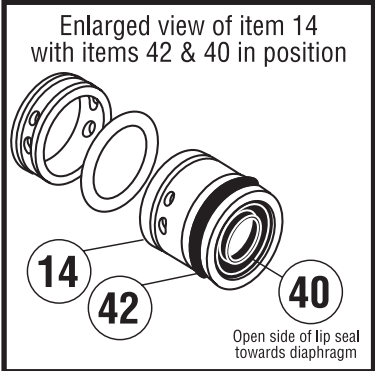

1/2" MODEL

Performance Plus Metallic
Serial Numbers
113000 and Above

1/2" PERFORMANCE PLUS METALLIC MODELS

JANUARY 2008

ITEM	DESCRIPTION	QTY PER PUMP	MODELS	PART NO.	MATERIAL
1	AIR VALVE END PLUG	1	ALL MODELS	11703-60	POLYPRO
2	AIR VALVE SPOOL	1	ALL MODELS	10480-31	ACETAL
4	AIR VALVE GASKET	1	ALL MODELS	12116-19	NITRILE
5	SHUTTLE PLATE	1	ALL MODELS	10416-77	CERAMIC
6	SHUTTLE	1	ALL MODELS	10415-00	SPECIAL
7	AIR VALVE BODY	1	ALL MODELS	11614-60	POLYPRO
8	SLT WSHD SCREW (#8 X 1")	8	ALL MODELS	12525-26	SS
10	FLAT WASHER (1/4")	14	ALL MODELS	12300-26	SS
11	CAP SCREW (1/4" X 4-1/2")	4	ALL MODELS	12513-26	SS
12	FLAT WASHER (5/16")	16	ALL MODELS	12314-26	SS
13	DIAPHRAGM ROD (Short)	1	ALL MODELS	*	SS
14	END SPACER (Pilot Sleeve)	2	ALL MODELS	10204-40	POLYPRO
15	DIAPHRAGM ROD (Long)	1	ALL MODELS	*	SS
16	HEX BOLT (5/16" X 1-3/8")	16	ALL MODELS	12546-26	SS
17	HEX NUT (1/4" - 20)	4	ALL MODELS	12600-26	SS
18	FLANGE HEX NUT (5/16" - 18)	16	ALL MODELS	12608-26	SS
19	HEX HEAD (1/4" - 20 X 1-3/4")	8	ALL MODELS	12500-26	SS
21	MANIFOLD PLUG	3	A -PUMPS S -PUMPS	12208-20 12208-26	AL SS
23	SUCTION MANIFOLD	1	A -PUMPS S -PUMPS	10514-20 10514-26	AL SS
24	SELF TAP SCREW (#6 X 1/2")	6	ALL MODELS	12510-26	SS
25	LOCK WASHER	4	ALL MODELS	12350-26	SS
26	VALVE SEAT	4	S -PUMPS AB, AE AT, AV	10900-26 10900-40 10900-42	SS POLYPRO NYLON
27	BALL	4	AB, SB AT, SP AE, SE AV, SV	11000-11 11000-45 11000-23 11000-13	NITRILE PTFE SANTO VITON
	STAINLESS STEEL	OPT	ALL MODELS	11000-26	SS
28	OUTER CHAMBER	2	A -PUMPS S -PUMPS	10720-20 10720-26	AL SS
29	OUTER DIAPHRAGM PLATE	2	A -PUMPS S -PUMPS	11208-20 11208-26	AL SS
30	OVERLAY	2	AT, SP	11400-59	PTFE
31	DIAPHRAGM	2	AB, SB AE, AT, SE, SP AV, SV	10600-19 10600-23 10600-13	GEOLAST SANTO VITON