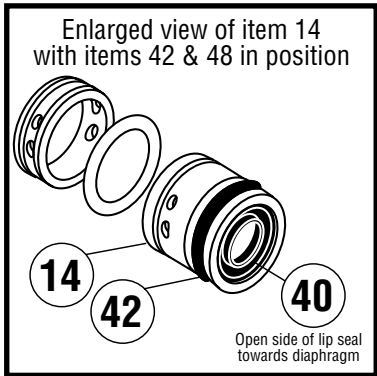

# 1" MODEL

Performance Plus Plastic with  
Ball Check Valve Configuration  
Serial Numbers 62000 and Above

**1" PERFORMANCE PLUS PLASTIC MODELS  
BALL CHECK VALVE CONFIGURATION**

**JANUARY 2008**

ITEM	DESCRIPTION	QTY PER PUMP	MODELS	PART NO.	MATERIAL
1	AIR VALVE END PLUG	1	ALL MODELS	11703-60	POLYPRO
2	AIR VALVE SPOOL	1	ALL MODELS	10480-31	ACETAL
4	AIR VALVE GASKET	1	ALL MODELS	12116-19	NITRILE
5	SHUTTLE PLATE	1	ALL MODELS	10416-77	CERAMIC
6	SHUTTLE	1	ALL MODELS	10415-00	SPECIAL
7	AIR VALVE BODY	1	ALL MODELS	11614-60	POLYPRO
8	SLT WSHR (#8 X 1") SCREW	8	ALL MODELS	12525-26	SS
9	SPLIT LOCKWASHER	16	ALL MODELS	12316-26	SS
10	FLAT WASHER	4	ALL MODELS	12300-26	SS
11	CAP SCREW (1/4" X 5")	4	ALL MODELS	12512-26	SS
12	FLAT WASHER (0.875OD)	64	ALL MODELS	12314-26	SS
13	DIAPHRAGM ROD (Short)	1	ALL MODELS	*	SS
14	END SPACER (Pilot Sleeve)	2	ALL MODELS	10204-40	POLYPRO
15	DIAPHRAGM ROD (Long)	1	ALL MODELS	*	SS
16	BOLT (5/16" X 2-1/4" )	16	ALL MODELS	12547-26	SS
17	HEX NUT (1/4" - 20)	4	ALL MODELS	12600-26	SS
18	HEX NUT (5/16" - 18)	16	ALL MODELS	12601-26	SS
19	O-RING (Manifolds)	4	PB PT, KT PE, KE PV, KV	11940-11 11940-17 11940-15 11940-13	NITRILE PTFE EPDM VITON
20	BOLT (3/8" X 2-1/4")	16	ALL MODELS	12544-26	SS
21	HEX NUT (3/8" - 16 )	16	ALL MODELS	12602-26	SS
23	SUCTION MANIFOLD	1	P -PUMPS K -PUMPS	10555-40 10555-56	POLYPRO PVDF
24	SELF TAP SCREW (#6 X 1/2")	6	ALL MODELS	12510-26	SS
25	LOCK WASHER	4	ALL MODELS	12350-26	SS
26	VALVE SEAT	4	P -PUMPS K -PUMPS	10907-40 10907-56	POLYPRO PVDF
27	BALL	4	PB PT, KT PE, KE PV, KV	11008-11 11008-45 11008-23 11008-13	NITRILE PTFE SANTO VITON
	STAINLESS STEEL	OPT	ALL MODELS	11008-26	SS
28	OUTER CHAMBER	2	P -PUMPS K -PUMPS	10721-40 10721-56	POLYPRO PVDF
29	OUTER DIAPHRAGM PLATE	2	P -PUMPS K -PUMPS	11204-40 11204-56	POLYPRO PVDF