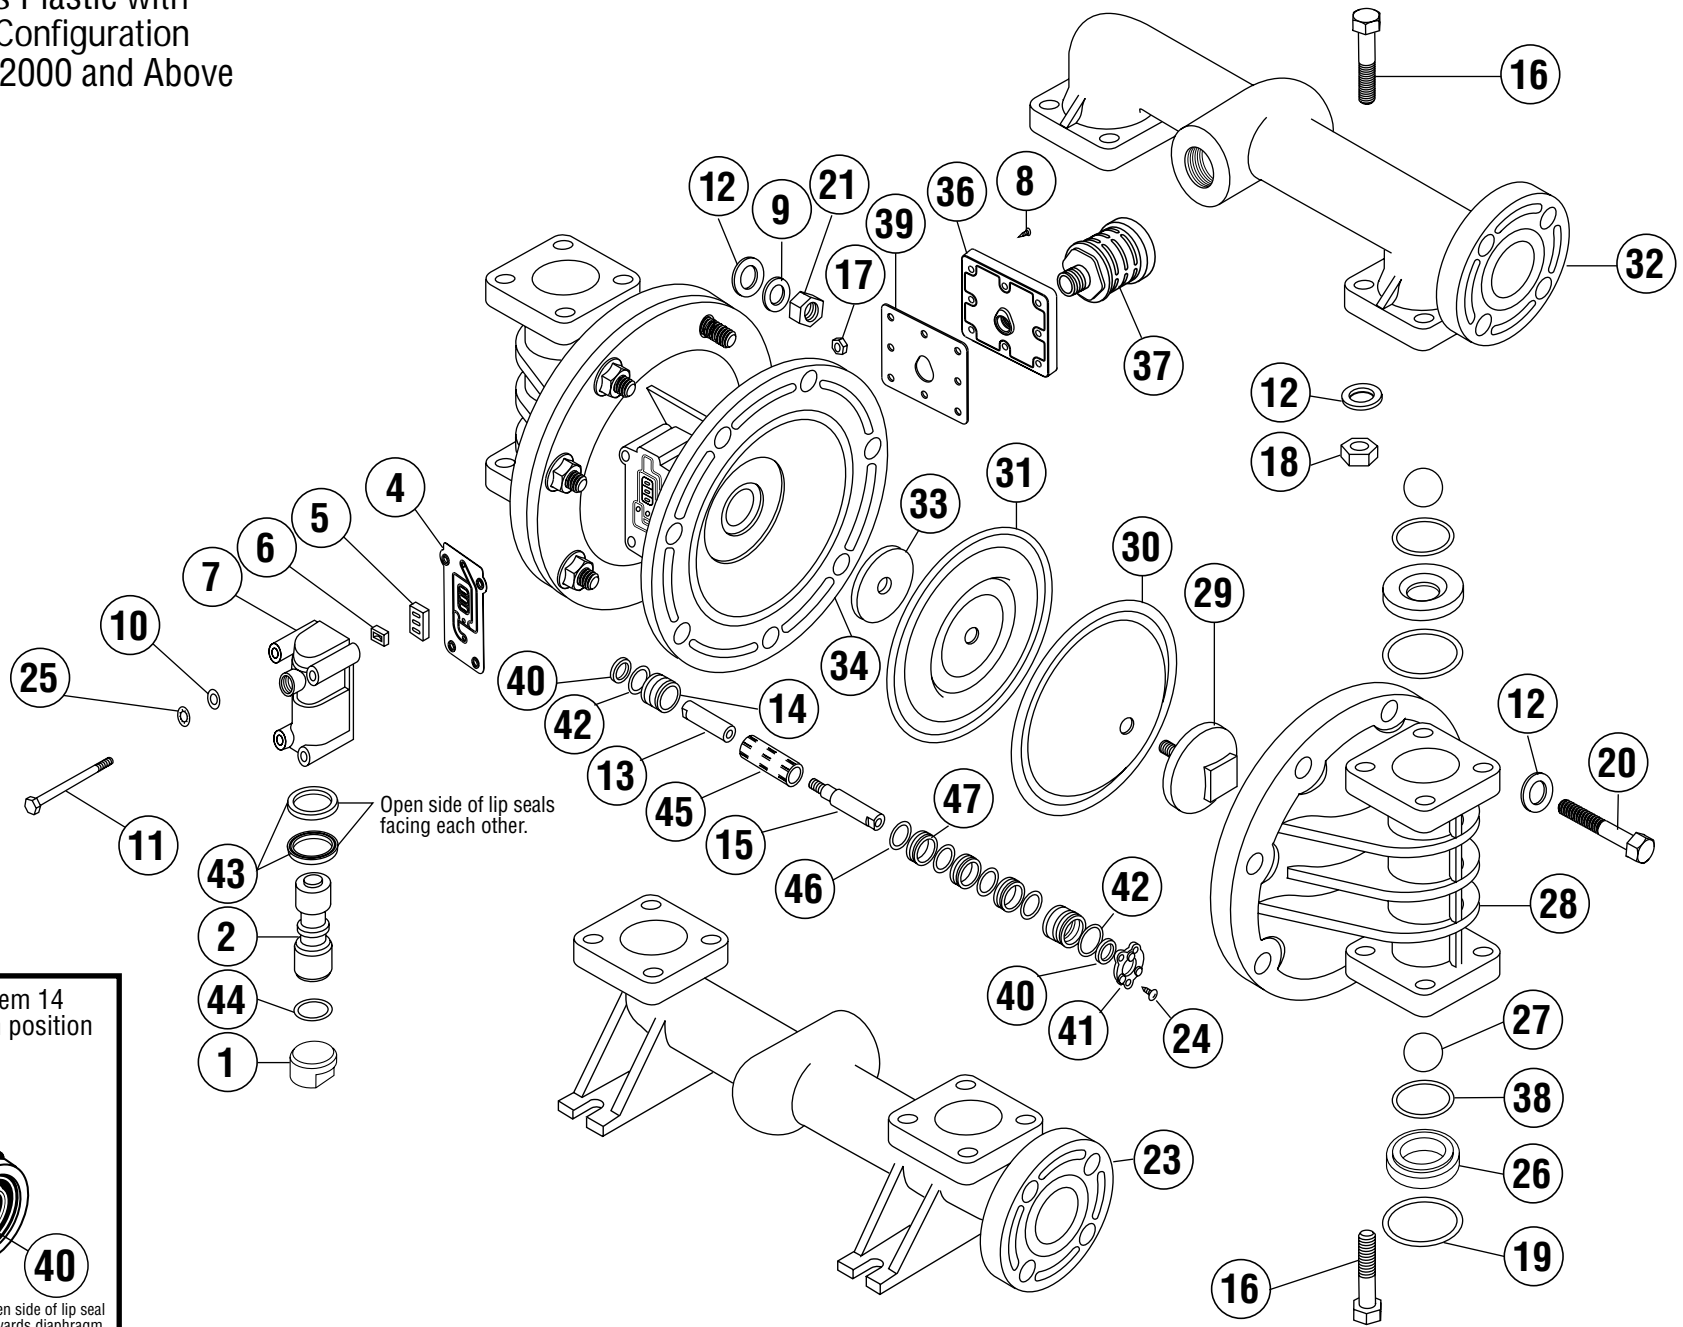

# 1" MODEL

Performance Plus Plastic with  
Ball Check Valve Configuration  
Serial Numbers 62000 and Above

**1" PERFORMANCE PLUS PLASTIC MODELS  
BALL CHECK VALVE CONFIGURATION**

**JANUARY 2008**

ITEM	DESCRIPTION	QTY PER PUMP	MODELS	PART NO.	MATERIAL
1	AIR VALVE END PLUG	1	ALL MODELS	11703-60	POLYPRO
2	AIR VALVE SPOOL	1	ALL MODELS	10480-31	ACETAL
4	AIR VALVE GASKET	1	ALL MODELS	12116-19	NITRILE
5	SHUTTLE PLATE	1	ALL MODELS	10416-77	CERAMIC
6	SHUTTLE	1	ALL MODELS	10415-00	SPECIAL
7	AIR VALVE BODY	1	ALL MODELS	11614-60	POLYPRO
8	SLT WSHR (#8 X 1") SCREW	8	ALL MODELS	12525-26	SS
9	SPLIT LOCKWASHER	16	ALL MODELS	12316-26	SS
10	FLAT WASHER	4	ALL MODELS	12300-26	SS
11	CAP SCREW (1/4" X 5")	4	ALL MODELS	12512-26	SS
12	FLAT WASHER (0.875OD)	64	ALL MODELS	12314-26	SS
13	DIAPHRAGM ROD (Short)	1	ALL MODELS	*	SS
14	END SPACER (Pilot Sleeve)	2	ALL MODELS	10204-40	POLYPRO
15	DIAPHRAGM ROD (Long)	1	ALL MODELS	*	SS
16	BOLT (5/16" X 2-1/4" )	16	ALL MODELS	12547-26	SS
17	HEX NUT (1/4" - 20)	4	ALL MODELS	12600-26	SS
18	HEX NUT (5/16" - 18)	16	ALL MODELS	12601-26	SS
19	O-RING (Manifolds)	4	PB PT, KT PE, KE PV, KV	11940-11 11940-17 11940-15 11940-13	NITRILE PTFE EPDM VITON
20	BOLT (3/8" X 2-1/4")	16	ALL MODELS	12544-26	SS
21	HEX NUT (3/8" - 16 )	16	ALL MODELS	12602-26	SS
23	SUCTION MANIFOLD	1	P -PUMPS K -PUMPS	10555-40 10555-56	POLYPRO PVDF
24	SELF TAP SCREW (#6 X 1/2")	6	ALL MODELS	12510-26	SS
25	LOCK WASHER	4	ALL MODELS	12350-26	SS
26	VALVE SEAT	4	P -PUMPS K -PUMPS	10907-40 10907-56	POLYPRO PVDF
27	BALL	4	PB PT, KT PE, KE PV, KV	11008-11 11008-45 11008-23 11008-13	NITRILE PTFE SANTO VITON
	STAINLESS STEEL	OPT	ALL MODELS	11008-26	SS
28	OUTER CHAMBER	2	P -PUMPS K -PUMPS	10721-40 10721-56	POLYPRO PVDF
29	OUTER DIAPHRAGM PLATE	2	P -PUMPS K -PUMPS	11204-40 11204-56	POLYPRO PVDF